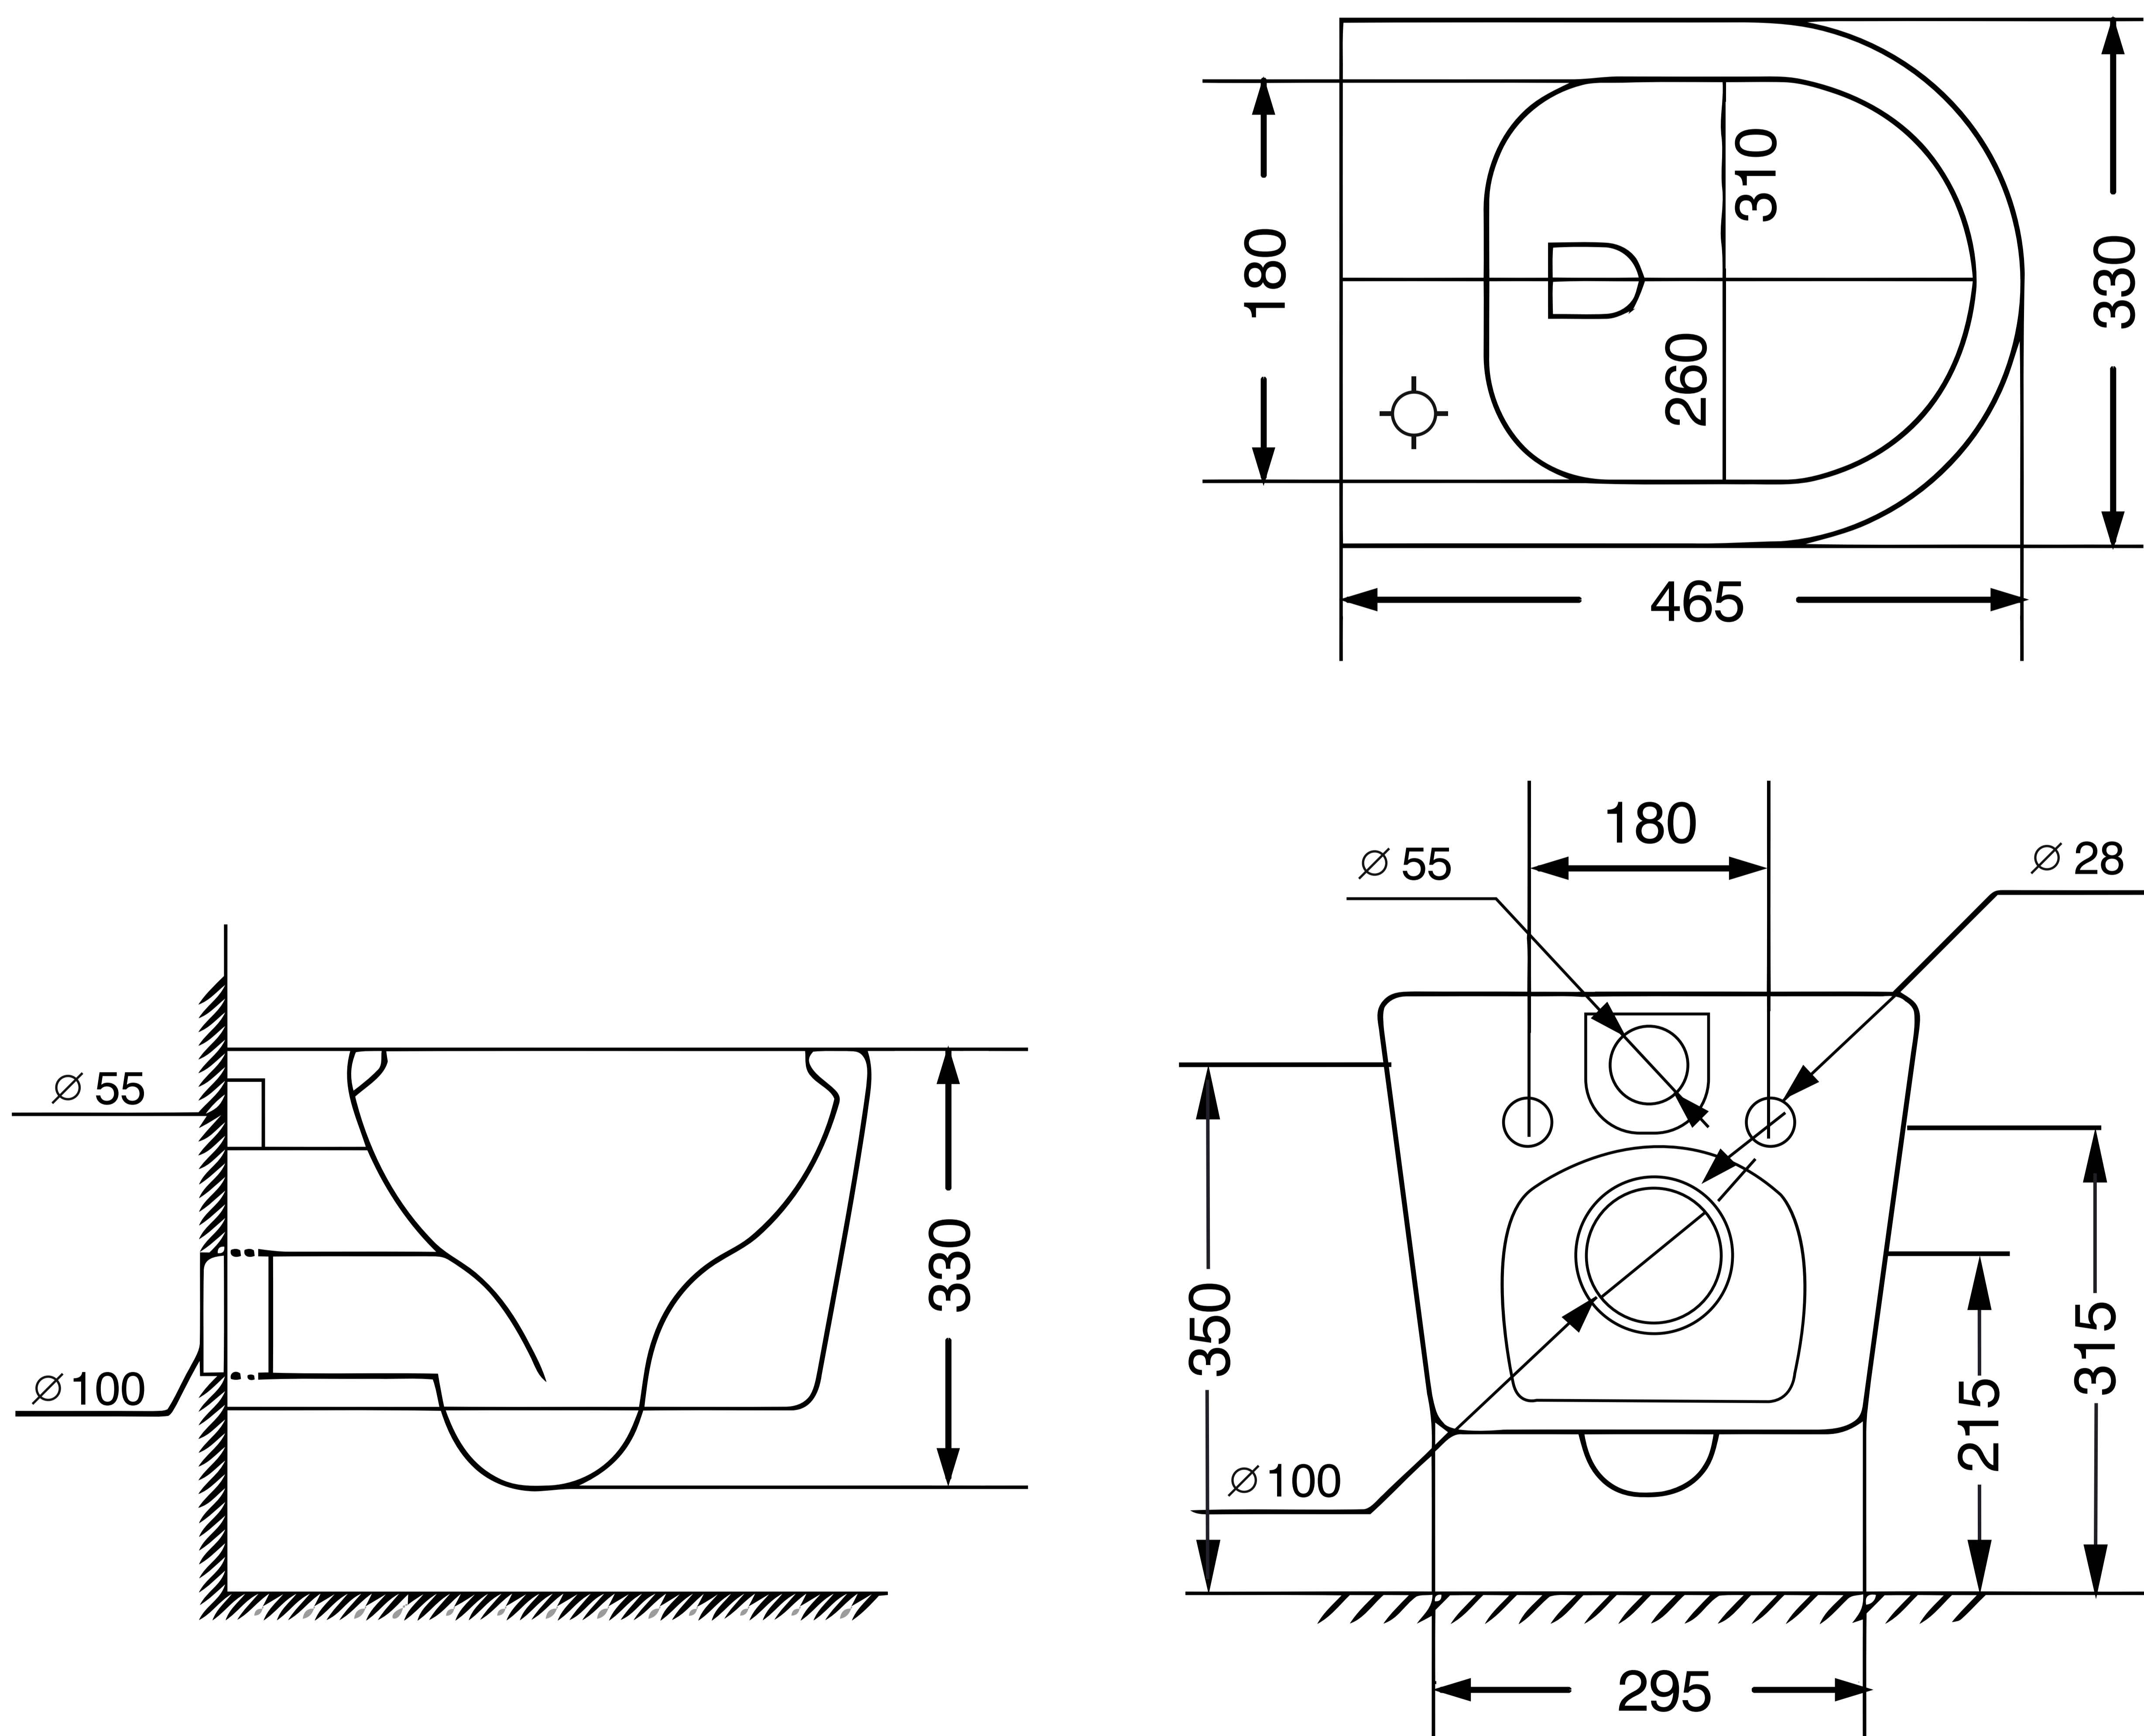

Wall Mounted Water Closet (WC)

Product Code : 1832

Technical Drawing

All dimension are in mm